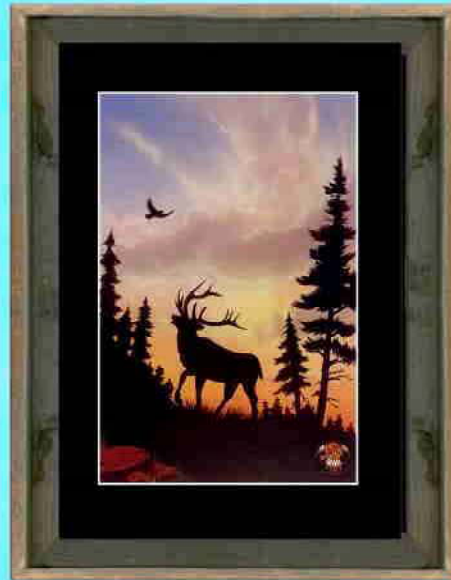

“GREAT MYSTERY”

**11" x 14" Black or Barn Wood Frame,
with 6" x 9" Print & Black Matt.**

**Price \$ 55.00
Shipping \$ 15.00**

**18" x 24" Black or Barn Wood Frame,
with 12 3/4" x 18 3/4" print & Black Matt.**

**Price \$135.00
Shipping \$ 25.00**

**18" x 24" Black or Barn Wood Frame,
with 12 3/4" x 18 3/4" Print, Double
Matt & Miniature Cultural Item.**

**Price \$155.00
Shipping \$ 25.00**