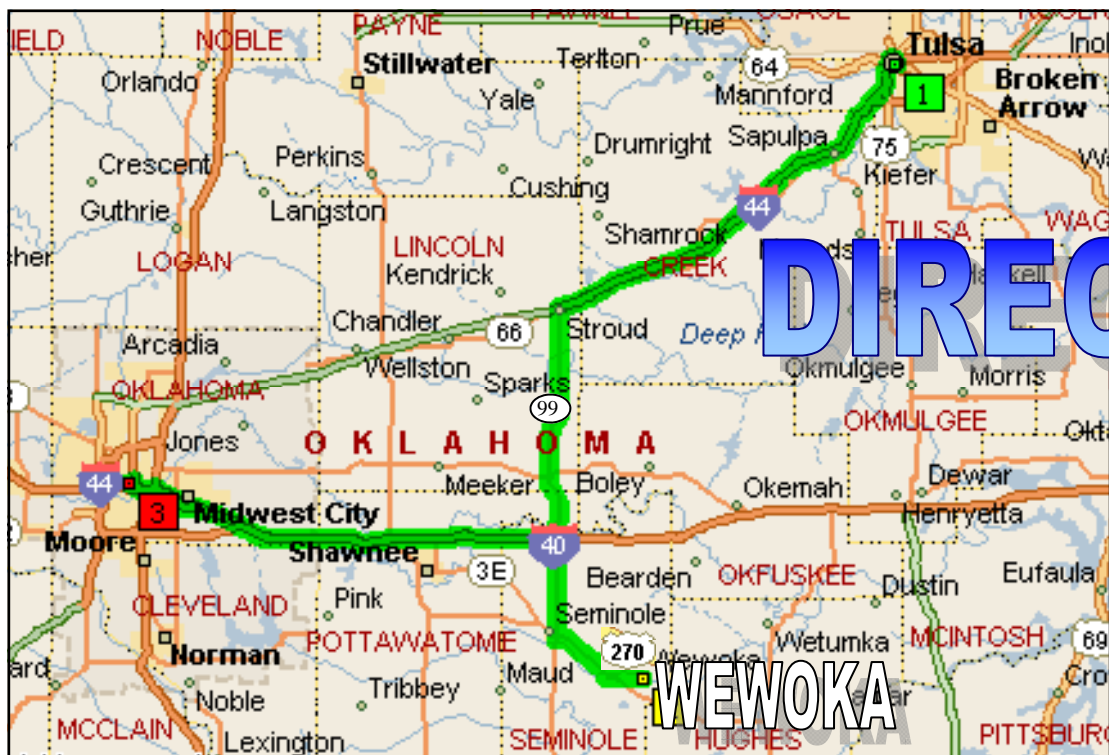

HOLIDAYS SALE

DECEMBER 11 & 12

10am to 6pm

SEMINOLE NATIONS, OAP BUILDING
Located North-East of the intersection at U.S. 270 and St. Hwy 56

END OF THE YEAR ART SALES

PAINTINGS * SCULPTURES * PRINTS

ESTATE CLOSEOUT SALE

FURNITURE * FUR COATS * CLOTHES * ANTIQUES * & MORE

DIRECTIONS

OAP Building is located North-East of the intersection of U.S. 270 and State Hwy. 56, South of Downtown Wewoka